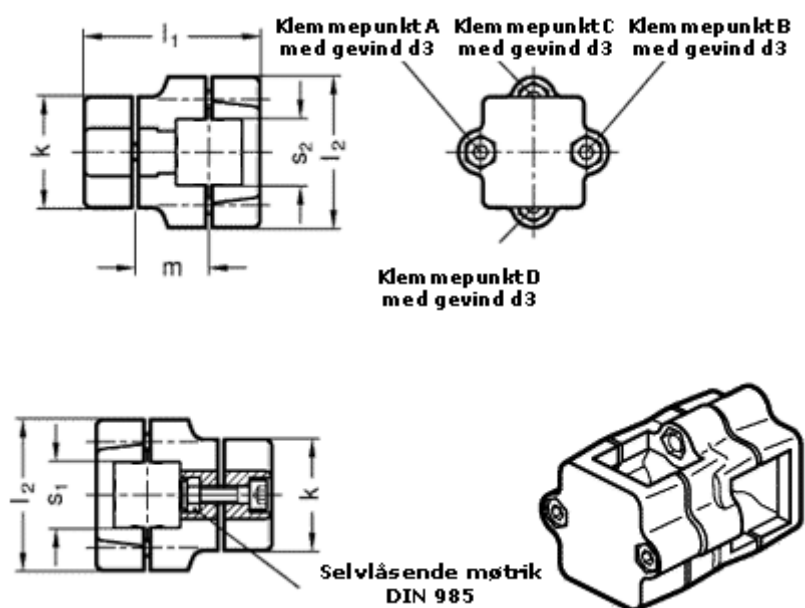

Article number: 20134V50V50762BL
Description: E+G Two-way Connector
GN134-V50-V50-76-2-BL

Measures

Adjustable clamp lever = GN 911-M10-55 have to be ordred separately

d3	= M10
k	= 76
l1	= 125.0
l2	= 98
m	= 55.0
s1	= 50
s2	= 50